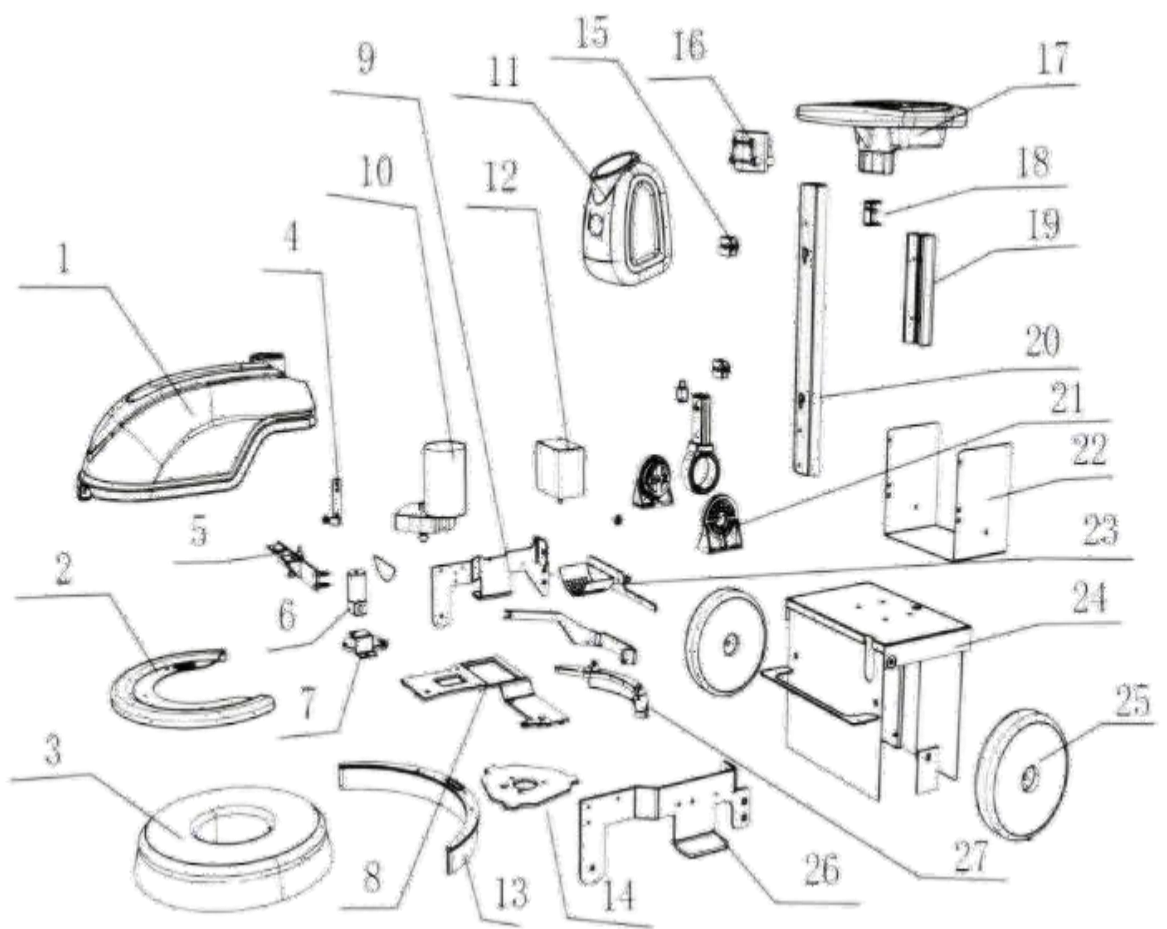

AR50

Item	Part No.	Part Name	Qty.	Remarks
1	6801042301	Clear water tank	1	
2	6801042302	Brush disc cover	1	
3	6801042303	Brush disc	1	
4	6801042304	Secure the tab	1	
5	6801042305	Connect the plate	1	
6	6801042306	Solenoid valve	1	
7	6801042307	Solenoid seat	1	
8	6801042308	Chassis assembly 1	1	
9	6801042309	Chassis assembly 2	1	
10	6801042310	Brush disc motor	1	
11	6801042311	Waste water tank	1	
12	6801042312	Mounts	1	
13	6801042313	Water rake assembly	1	
14	6801042314	Brush disc assembly	1	
15	6801042315	Water tank snap	1	
16	6801042316	Snap	1	
17	6801042317	Control the handlebar	1	
18	6801042318	Hand handle buckle	1	
19	6801042319	Aluminum rod	1	
20	6801042320	Control stick	1	
21	6801042321	Snap tooth assembly	1	
22	6801042322	Protective box	1	
23	6801042323	Site components	1	
24	6801042324	Battery compartment	1	
25	6801042325	wheel	1	
26	6801042326	Chassis components	1	
27	6801042327	Water rake assembly	1	