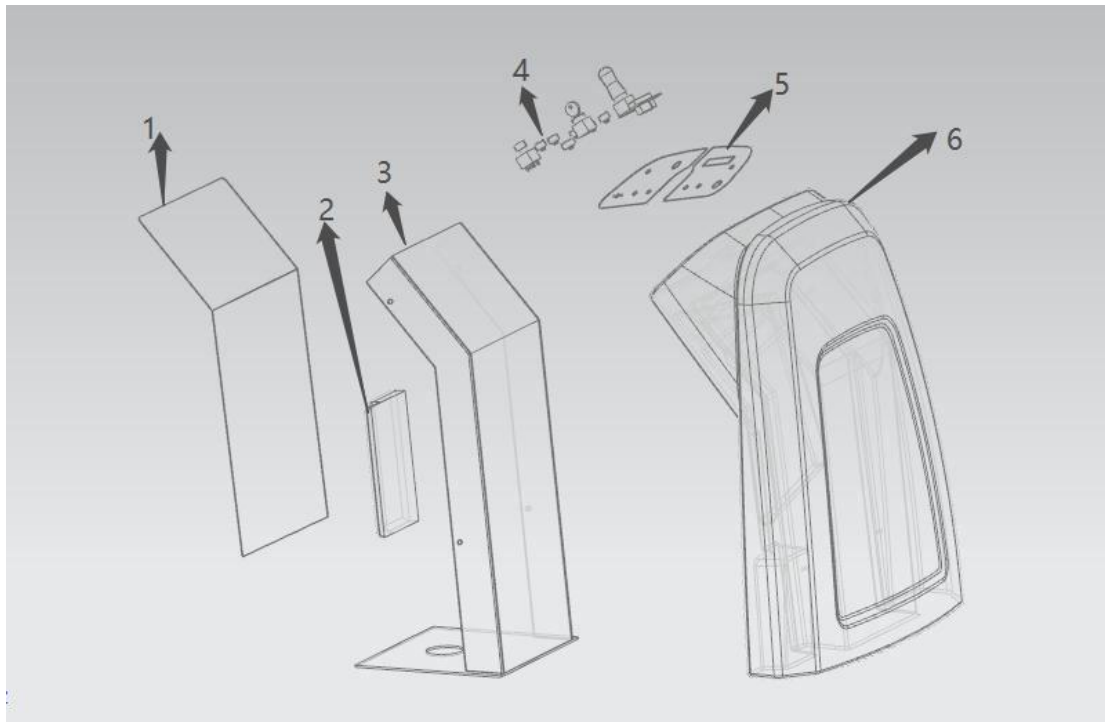

STANDARD PARTS

AR-S10 Parts manual

STANDARD PARTS

STANDARD PARTS

Code	Part number	Part name	QTY
1		Front cover system	1
2		Steering system	1
3		Tank cleaning system	1
4		Sewage tank system	1
5		Squeegee assembly system	1
6		Squeegee lifting system	1
7		Frame system	1
8		Water pipe system	1
9		Brush system	1
10		Charger	

STANDARD PARTS

Fig.1 STEERING COVER

Item	Part number	Part name	QTY
1	6506240501	Cover plate	1
2	6506240502	Enforce plate	1
3	6506240503	Bracket	1
4		Electric switch	1
5		panel	1
6	6506240506	Front shell	1