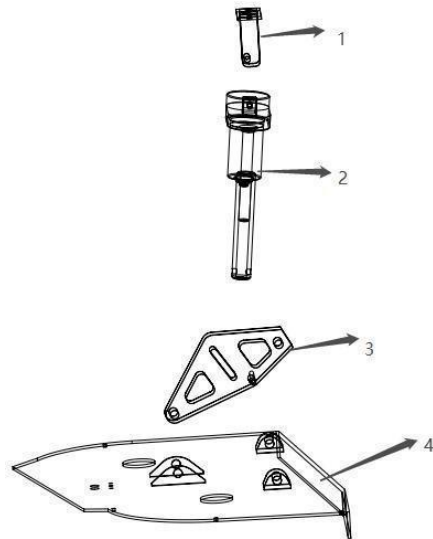

Fig.4 Squeegee assembly

STANDARD PARTS

Item	Part number	Part name	QTY
1	6506240801	Anti-collision wheel	2
2	6506240802	Squeegee main bracket	1
3	6506240803	Squeegee support bracket	2
4	6506240804	Iron fittings	1
5	6506240805	Front absorbent rubber	1
6	6506240806	Strip absorbent rubber	1
7	6506240807	Rear absorbent rubber	1
8	6506240808	Water absorbent film iron card	1
9	6506240809	Screw	4
10	6506240810	Cross nut	4
11	6506240811	Universal wheel	2

STANDARD PARTS

Fig.6 Squeegee lift assembly

Item	Part number	Part name	QTY
1	6596242001	Pulley bracket	2
2	6596242002	Chain	1
3	6596242003	Iron sheet	1
4	6596242004	Insert stem	1
5	6596242005	Lifting motor	1
6	6596242006	Bracket	1
7	6596242007	Gear	1
8	6596242008	Converter	1
9	6596242009	Squeegee plate	1
10	6596242010	iron part	1

STANDARD PARTS

Fig.7 Frame

Item	Part number	Part name	QTY
1	6506240201	Main wheel	2
2	6506240202	Brush plate bracket	4
3	6506240203	chassis	1

STANDARD PARTS

Fig.8 Water pipe

Item	Part number	Part name	QTY
1	6506242201	Bracket	1
2	6506242202	Filter	1
3	6506242203	Water pipe	1
4	6506242204	Solenoid valve	1
5	6506242205	The water pump	1
6	6506242206	Water pipe	1
7	6506242207	Joint	1

STANDARD PARTS

Fig.9 Brush lifting system

Item	Part number	Part name	QTY
1	6506242401	Bracket	1
2	6506242402	Lifting motor	1
3	6506242403	Adjustable bracket	1
4	6506242404	Brush cover	1

STANDARD PARTS

Fig.10 Brush assembly