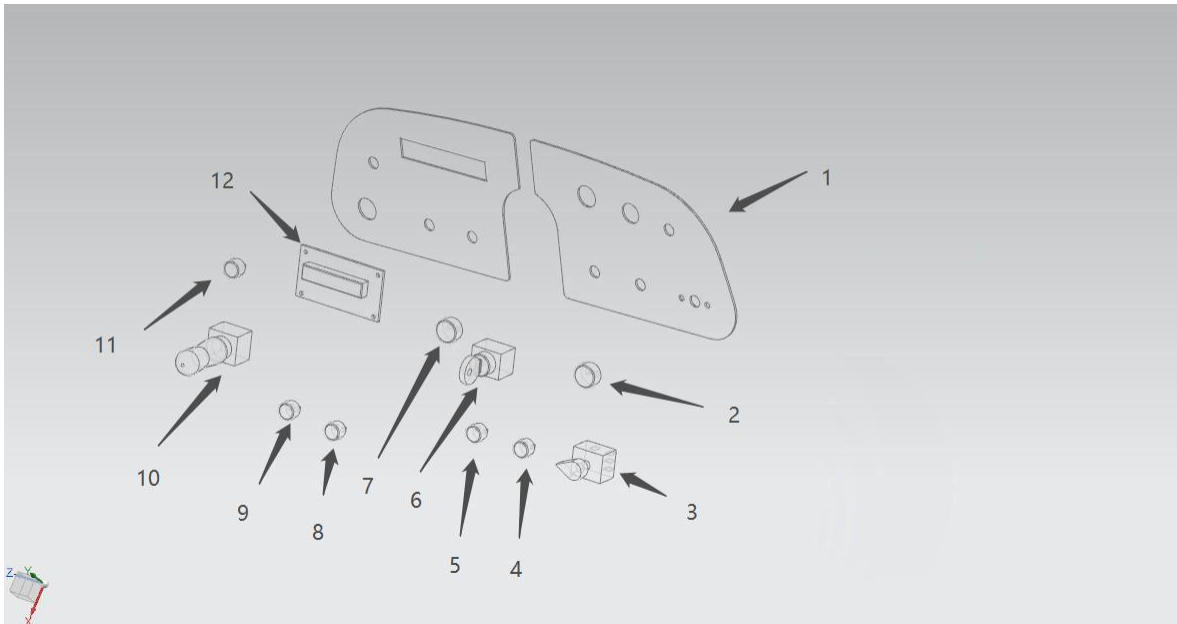

STANDARD PARTS

AR-S10 Parts manual

STANDARD PARTS

STANDARD PARTS

Code	Part number	Part name	QTY
1		Front cover system	1
2		Steering system	1
3		Tank cleaning system	1
4		Sewage tank system	1
5		Squeegee assembly system	1
6		Squeegee lifting system	1
7		Frame system	1
8		Water pipe system	1
9		Brush system	1
10		Charger	

STANDARD PARTS

Fig.1 STEERING COVER

Item	Part number	Part name	QTY
1	6506240501	Cover plate	1
2	6506240502	Enforce plate	1
3	6506240503	Bracket	1
4		Electric switch	1
5		panel	1
6	6506240506	Front shell	1

STANDARD PARTS

Item	Part number	Part name	QTY
1	6506240541	Control panel	1
2	6506240542	Water regulating	1
3	6506240543	One-key launching	1
4	6506240544	Speed adjustable	1
5	6506240545	Horn	1
6	6506240546	Key	1
7	6506240547	ECO	1
8	6506240548	Water light	1
9	6506240549	Sewage light	1
10	6506240550	Front and reverse switch	1
11	6506240551	Head light switch	1
12	6506240552	LCD display	1