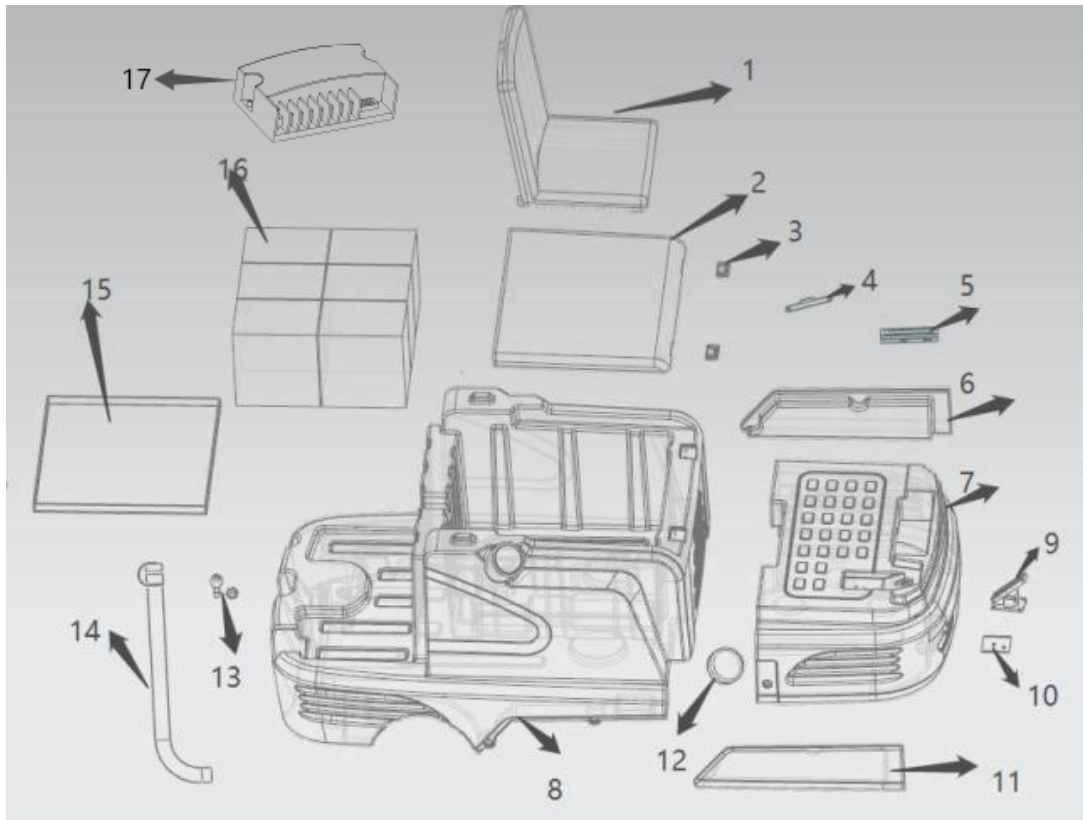

STANDARD PARTS

Fig.3 Water tank

STANDARD PARTS

Item	Part number	Part name	QTY
1	6506240601	Seat	1
2	6506240602	seat plate	1
3	6506240603	hinges	2
4	6506240604	Seat support	1
5	6506240605	Support frame base	1
6	6506240606	Left brush disc side baffle	1
7	6506240607	Solid plastic	1
8	6506240608	Water tank	1
9	6506240609	Accelerator pedal	1
10	6506240610	Accelerator pedal base	1
11	6506240611	Right brush disk side baffle	1
12	6506240612	Tank cover	1
13	6506240613	Copper screw	1
14	6506240614	Water discharge pipe	1
15	6506240615	Battery compartments	1
16	6506240616	Battery	6
17	6506240617	Controller	1