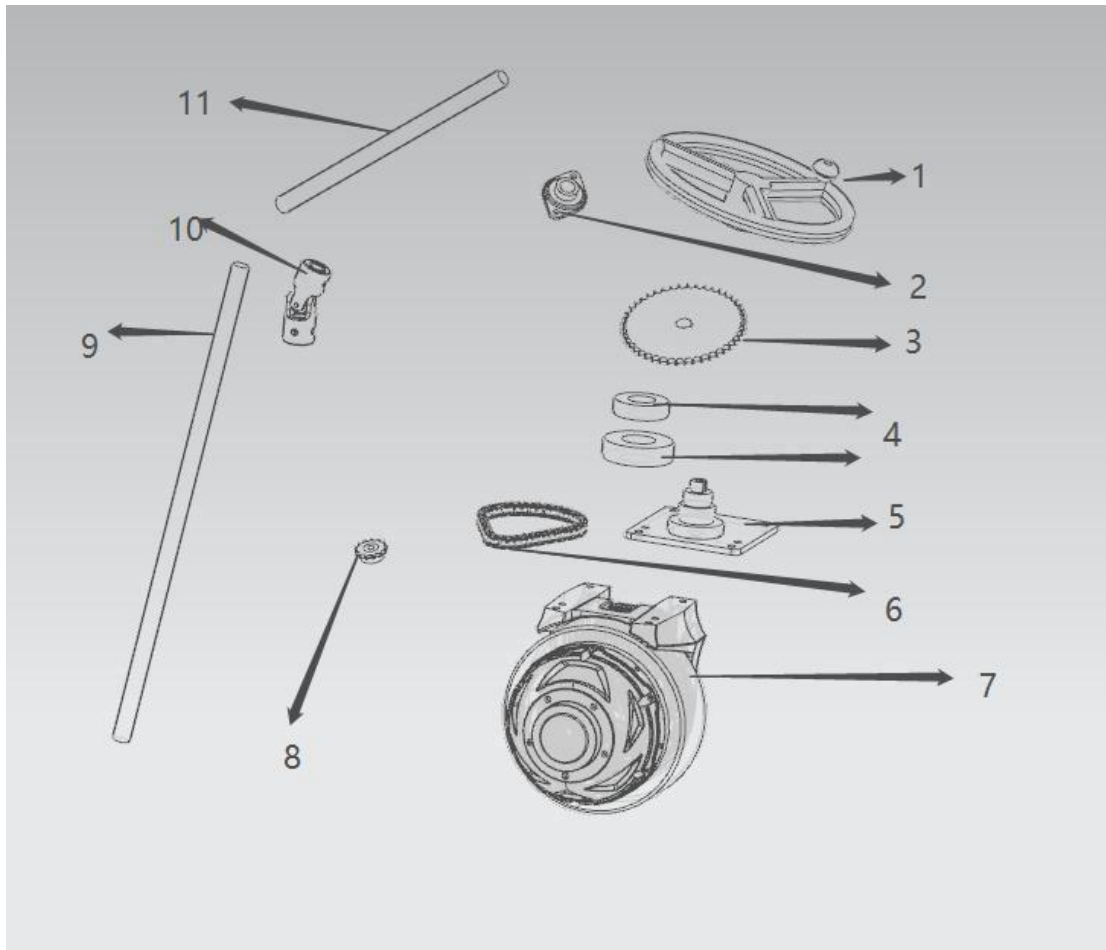

STANDARD PARTS

AR-S10 Parts manual

STANDARD PARTS

STANDARD PARTS

Code	Part number	Part name	QTY
1		Front cover system	1
2		Steering system	1
3		Tank cleaning system	1
4		Sewage tank system	1
5		Squeegee assembly system	1
6		Squeegee lifting system	1
7		Frame system	1
8		Water pipe system	1
9		Brush system	1
10		Charger	

STANDARD PARTS

Fig.1 STEERING COVER

Item	Part number	Part name	QTY
1	6506240501	Cover plate	1
2	6506240502	Enforce plate	1
3	6506240503	Bracket	1
4		Electric switch	1
5		panel	1
6	6506240506	Front shell	1

STANDARD PARTS

Item	Part number	Part name	QTY
1	6506240541	Control panel	1
2	6506240542	Water regulating	1
3	6506240543	One-key launching	1
4	6506240544	Speed adjustable	1
5	6506240545	Horn	1
6	6506240546	Key	1
7	6506240547	ECO	1
8	6506240548	Water light	1
9	6506240549	Sewage light	1
10	6506240550	Front and reverse switch	1
11	6506240551	Head light switch	1
12	6506240552	LCD display	1

STANDARD PARTS

ig.2 Steering system

Item	Part number	Part name	QTY
1	6506240507	The steering wheel	1
2	6506240508	tablet	1
3	6506240509	Big gear	1
4	6506240510	bearing	1
5	6506240511	Fixed bracket	1
6	6506240512	The chain	1
7	6506240513	Drive motor	1
8	6506240514	pinion	1
9	6506240515	long axis	1
10	6506240516	Universal joint	1
11	6506240517	short axis	1