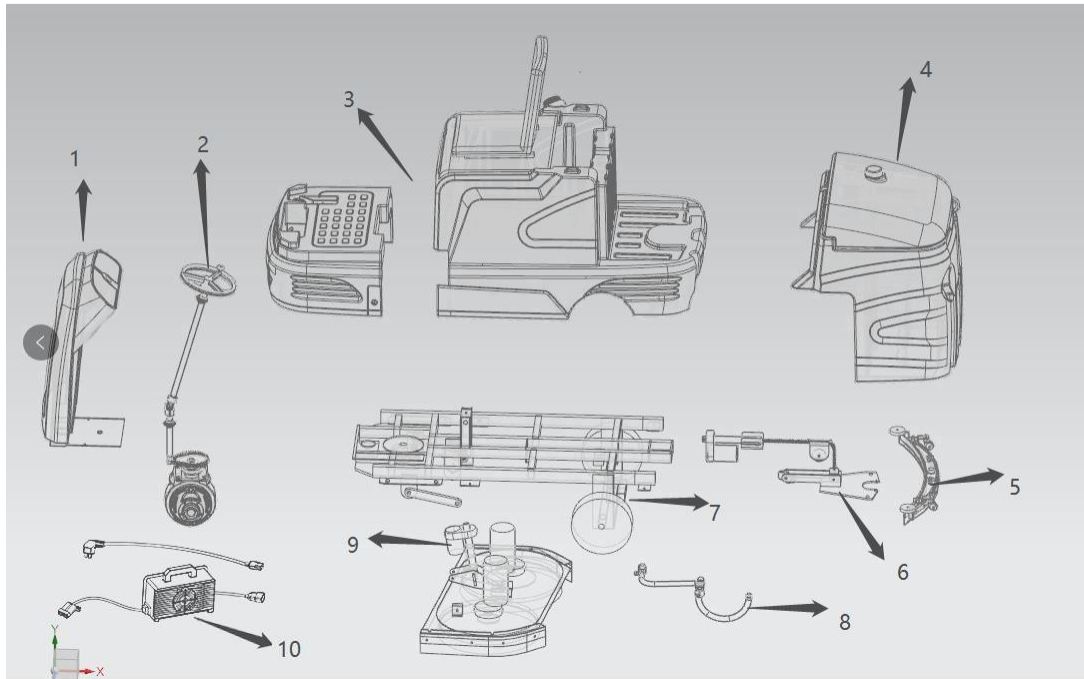

STANDARD PARTS

AR-S10 Parts manual

STANDARD PARTS

STANDARD PARTS

Code	Part number	Part name	QTY
1		Front cover system	1
2		Steering system	1
3		Tank cleaning system	1
4		Sewage tank system	1
5		Squeegee assembly system	1
6		Squeegee lifting system	1
7		Frame system	1
8		Water pipe system	1
9		Brush system	1
10		Charger	

STANDARD PARTS

Fig.1 STEERING COVER

Item	Part number	Part name	QTY
1	6506240501	Cover plate	1
2	6506240502	Enforce plate	1
3	6506240503	Bracket	1
4		Electric switch	1
5		panel	1
6	6506240506	Front shell	1

STANDARD PARTS

Item	Part number	Part name	QTY
1	6506240541	Control panel	1
2	6506240542	Water regulating	1
3	6506240543	One-key launching	1
4	6506240544	Speed adjustable	1
5	6506240545	Horn	1
6	6506240546	Key	1
7	6506240547	ECO	1
8	6506240548	Water light	1
9	6506240549	Sewage light	1
10	6506240550	Front and reverse switch	1
11	6506240551	Head light switch	1
12	6506240552	LCD display	1

STANDARD PARTS

ig.2 Steering system

Item	Part number	Part name	QTY
1	6506240507	The steering wheel	1
2	6506240508	tablet	1
3	6506240509	Big gear	1
4	6506240510	bearing	1
5	6506240511	Fixed bracket	1
6	6506240512	The chain	1
7	6506240513	Drive motor	1
8	6506240514	pinion	1
9	6506240515	long axis	1
10	6506240516	Universal joint	1
11	6506240517	short axis	1