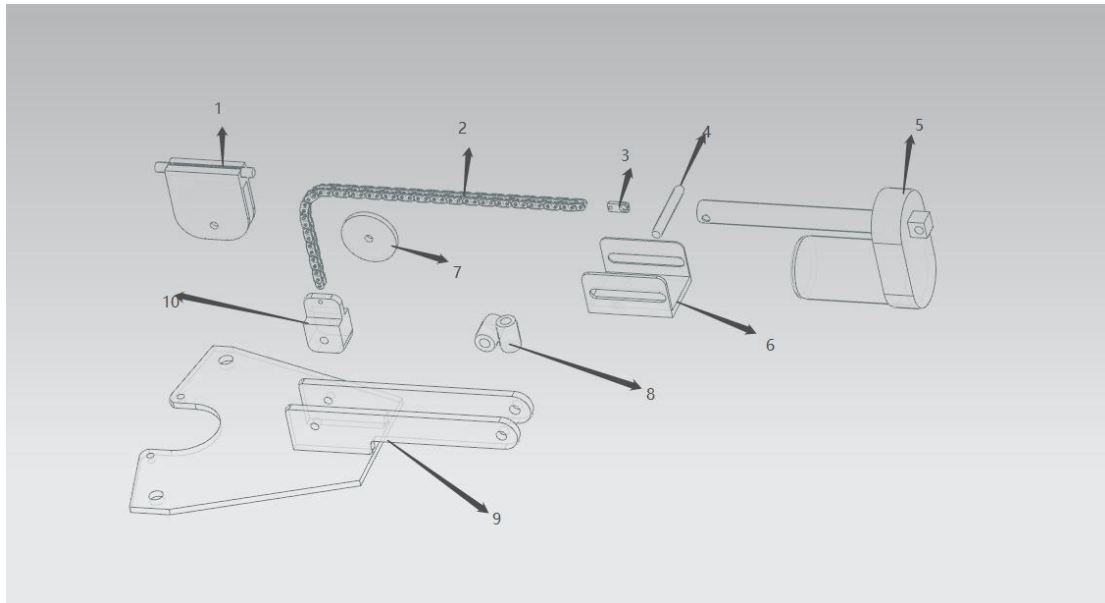

Fig.4 Squeegee assembly

STANDARD PARTS

Item	Part number	Part name	QTY
1	6506240801	Anti-collision wheel	2
2	6506240802	Squeegee main bracket	1
3	6506240803	Squeegee support bracket	2
4	6506240804	Iron fittings	1
5	6506240805	Front absorbent rubber	1
6	6506240806	Strip absorbent rubber	1
7	6506240807	Rear absorbent rubber	1
8	6506240808	Water absorbent film iron card	1
9	6506240809	Screw	4
10	6506240810	Cross nut	4
11	6506240811	Universal wheel	2

STANDARD PARTS

Fig.6 Squeegee lift assembly

Item	Part number	Part name	QTY
1	6596242001	Pulley bracket	2
2	6596242002	Chain	1
3	6596242003	Iron sheet	1
4	6596242004	Insert stem	1
5	6596242005	Lifting motor	1
6	6596242006	Bracket	1
7	6596242007	Gear	1
8	6596242008	Converter	1
9	6596242009	Squeegee plate	1
10	6596242010	iron part	1