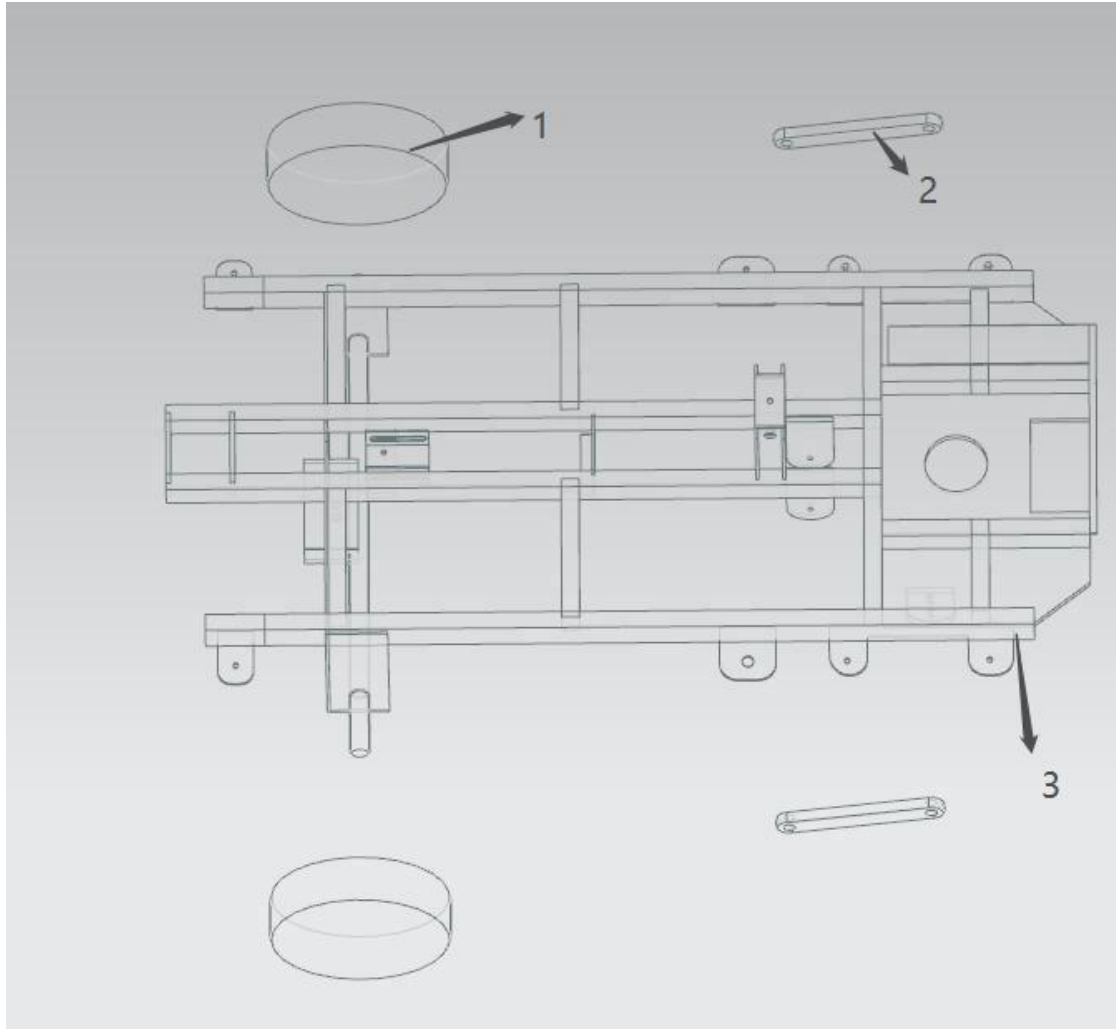

STANDARD PARTS

Fig.7 Frame

Item	Part number	Part name	QTY
1	6506240201	Main wheel	2
2	6506240202	Brush plate bracket	4
3	6506240203	chassis	1