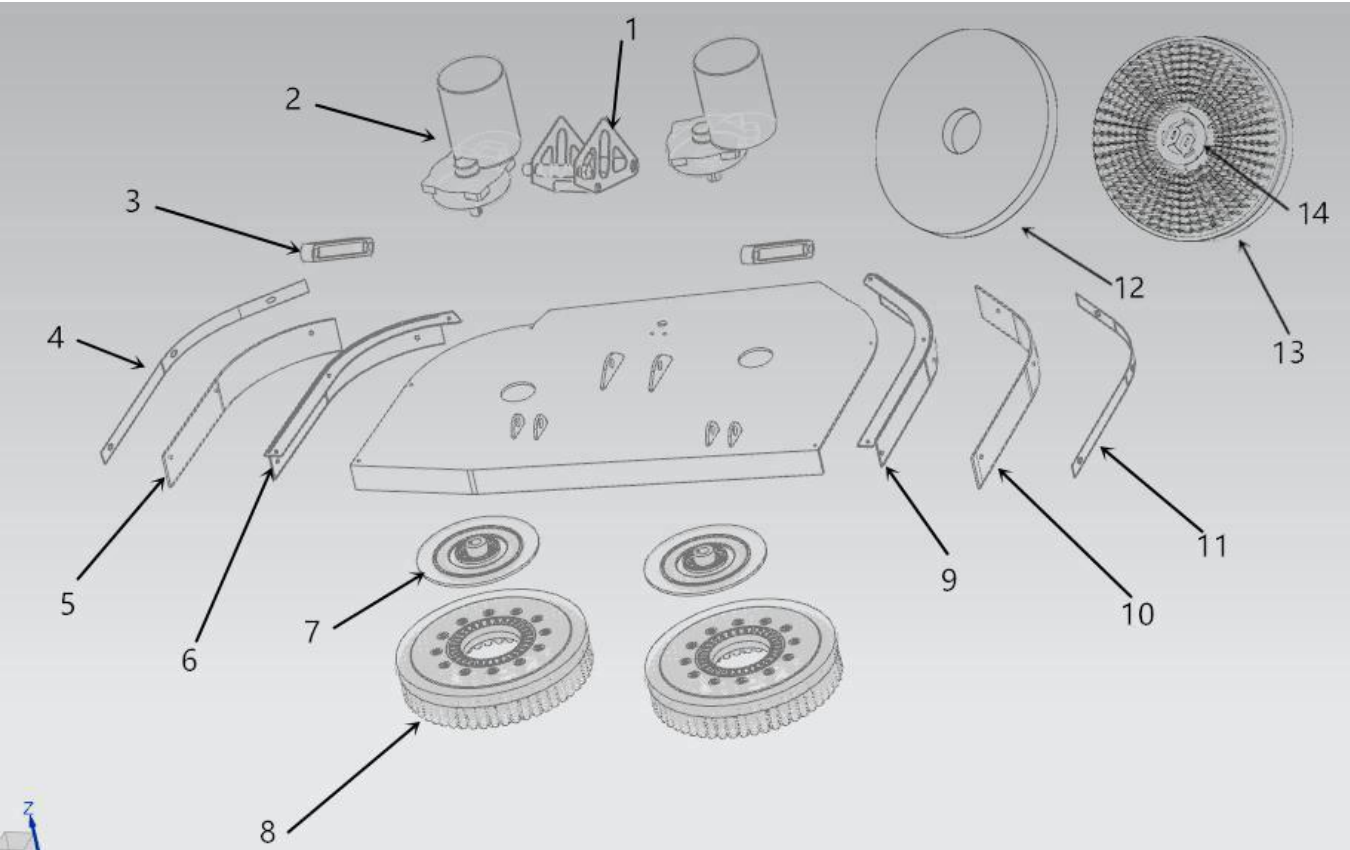

STANDARD PARTS

Fig.6 Squeegee lift assembly

Item	Part number	Part name	QTY
1	6596242001	Pulley bracket	2
2	6596242002	Chain	1
3	6596242003	Iron sheet	1
4	6596242004	Insert stem	1
5	6596242005	Lifting motor	1
6	6596242006	Bracket	1
7	6596242007	Gear	1
8	6596242008	Converter	1
9	6596242009	Squeegee plate	1
10	6596242010	iron part	1

STANDARD PARTS

Fig.7 Frame

Item	Part number	Part name	QTY
1	6506240201	Main wheel	2
2	6506240202	Brush plate bracket	4
3	6506240203	chassis	1

STANDARD PARTS

Fig.8 Water pipe

Item	Part number	Part name	QTY
1	6506242201	Bracket	1
2	6506242202	Filter	1
3	6506242203	Water pipe	1
4	6506242204	Solenoid valve	1
5	6506242205	The water pump	1
6	6506242206	Water pipe	1
7	6506242207	Joint	1

STANDARD PARTS

Fig.9 Brush lifting system

Item	Part number	Part name	QTY
1	6506242401	Bracket	1
2	6506242402	Lifting motor	1
3	6506242403	Adjustable bracket	1
4	6506242404	Brush cover	1

STANDARD PARTS

Fig.10 Brush assembly

STANDARD PARTS

Item	Part number	Part name	QTY
1	6506240321	Fixed plate	2
2	6506240301	Brush motor	2
3	6506240323	Bar	2
4	6506240304	Strip R	1
5	6506240312	Right rubber	1
6	6506240313	Rubber support R	1
7	6506240327	Brush plate	2
8	6506240328	Brush	2
9	6506240309	Rubber support L	1
10	6506240310	Left rubber	1
11	6506240311	Strip L	1
12	6506240305	Brush pad	2
13	6506240306	Needle brush	2
14	6506240307	Needle brush locator	2