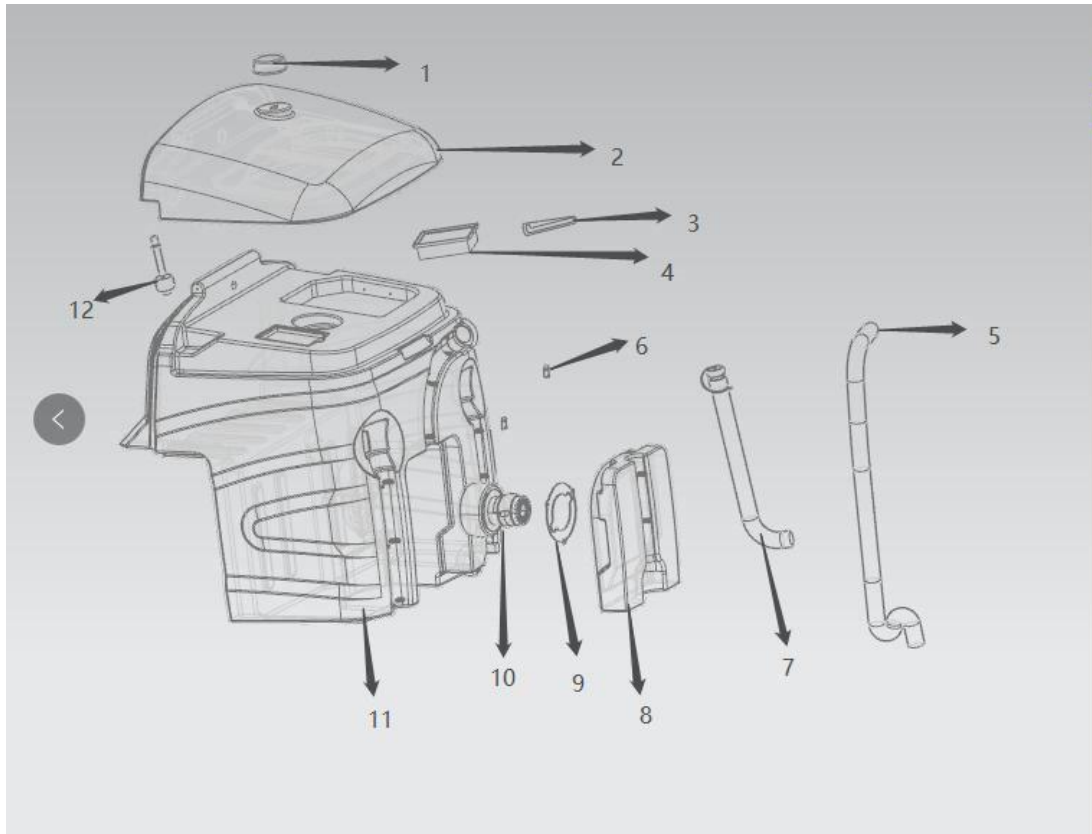

STANDARD PARTS

Fig.4 Sewage assembly

STANDARD PARTS

Item	Part number	Part name	QTY
1	6506240701	Warning lights	1
2	6506240702	Sewage tank cover	1
3	6506240703	Sewage tank cover support rod	1
4	6506240704	Sewage tank cover filter cotton	1
5	6506240705	Suction pipe	1
6	6506240706	Hook bracket	2
7	6506240707	Sewage water discharge pipe	1
8	6506240708	Suction motor cover	1
9	6506240709	suction motor cover plate	1
10	6506240710	Suction motor	1
11	6506240711	Sewage tank	1
12	6506240712	Water level sensor	1