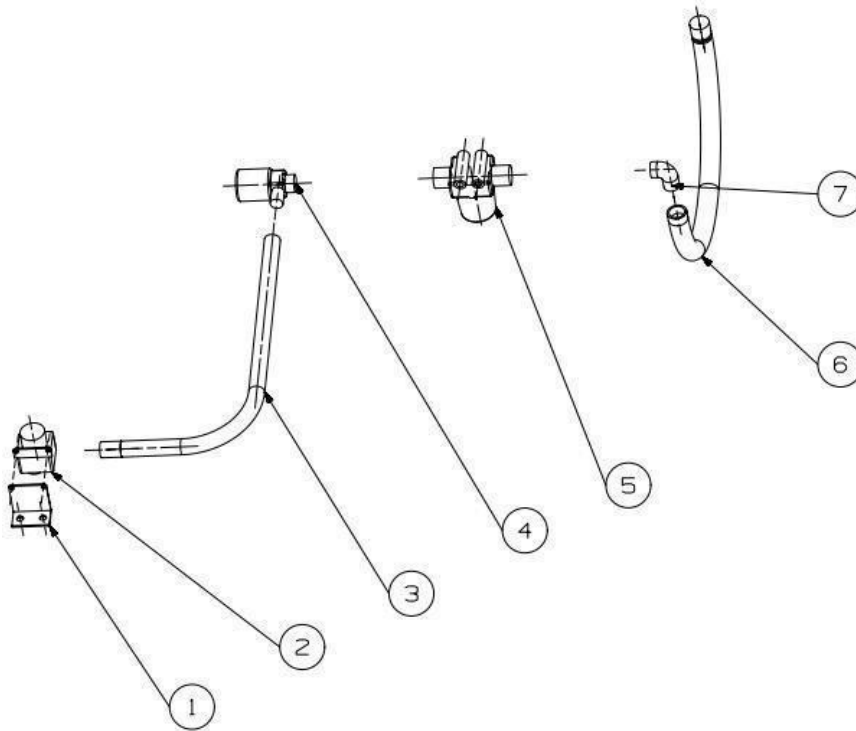

Fig.4 Squeegee assembly

STANDARD PARTS

Item	Part number	Part name	QTY
1	6506240801	Anti-collision wheel	2
2	6506240802	Squeegee main bracket	1
3	6506240803	Squeegee support bracket	2
4	6506240804	Iron fittings	1
5	6506240805	Front absorbent rubber	1
6	6506240806	Strip absorbent rubber	1
7	6506240807	Rear absorbent rubber	1
8	6506240808	Water absorbent film iron card	1
9	6506240809	Screw	4
10	6506240810	Cross nut	4
11	6506240811	Universal wheel	2

STANDARD PARTS

Fig.6 Squeegee lift assembly

Item	Part number	Part name	QTY
1	6596242001	Pulley bracket	2
2	6596242002	Chain	1
3	6596242003	Iron sheet	1
4	6596242004	Insert stem	1
5	6596242005	Lifting motor	1
6	6596242006	Bracket	1
7	6596242007	Gear	1
8	6596242008	Converter	1
9	6596242009	Squeegee plate	1
10	6596242010	iron part	1

STANDARD PARTS

Fig.7 Frame

Item	Part number	Part name	QTY
1	6506240201	Main wheel	2
2	6506240202	Brush plate bracket	4
3	6506240203	chassis	1

STANDARD PARTS

Fig.8 Water pipe

Item	Part number	Part name	QTY
1	6506242201	Bracket	1
2	6506242202	Filter	1
3	6506242203	Water pipe	1
4	6506242204	Solenoid valve	1
5	6506242205	The water pump	1
6	6506242206	Water pipe	1
7	6506242207	Joint	1

STANDARD PARTS

Fig.9 Brush lifting system

Item	Part number	Part name	QTY
1	6506242401	Bracket	1
2	6506242402	Lifting motor	1
3	6506242403	Adjustable bracket	1
4	6506242404	Brush cover	1

STANDARD PARTS

Fig.10 Brush assembly