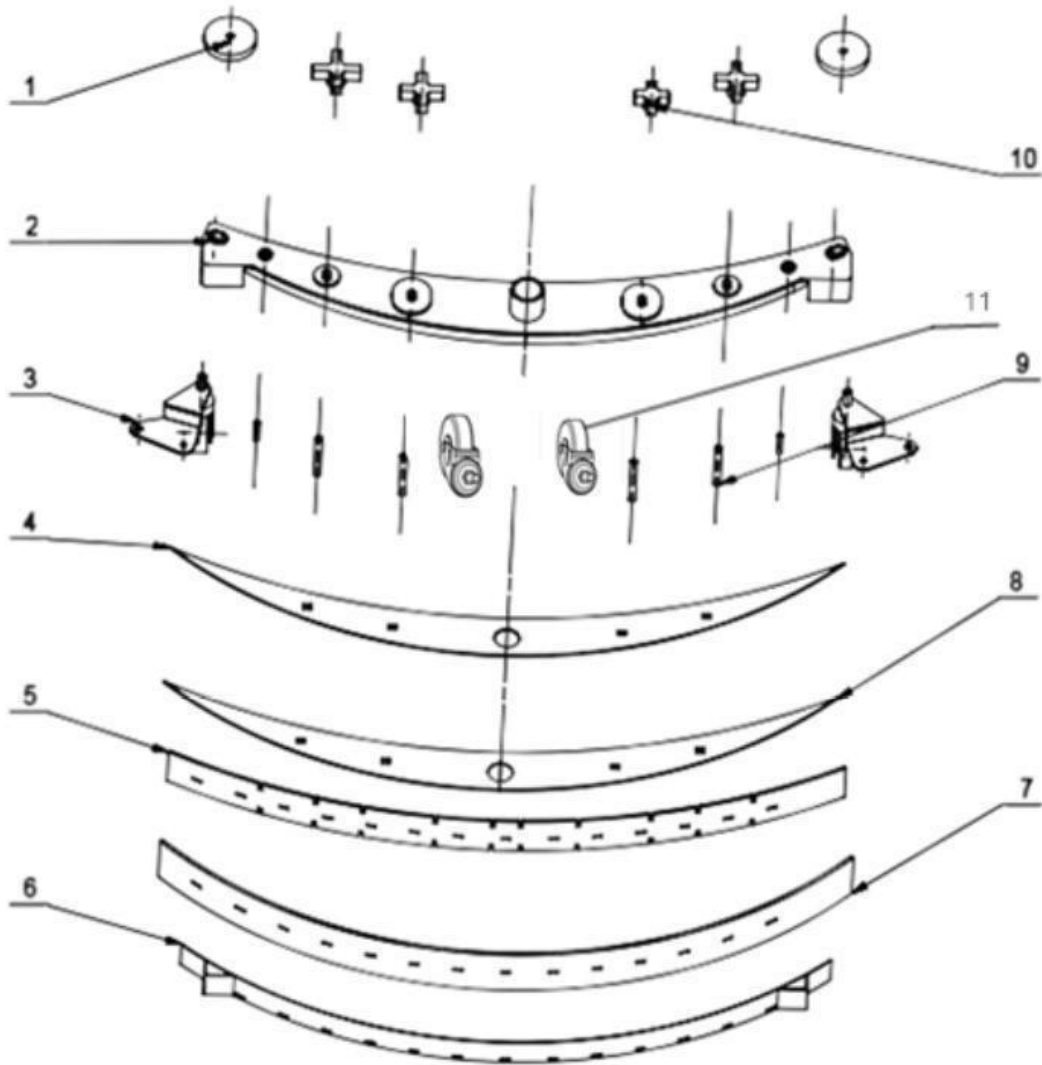

STANDARD PARTS

Fig.4 Sewage assembly

STANDARD PARTS

Item	Part number	Part name	QTY
1	6506240701	Warning lights	1
2	6506240702	Sewage tank cover	1
3	6506240703	Sewage tank cover support rod	1
4	6506240704	Sewage tank cover filter cotton	1
5	6506240705	Suction pipe	1
6	6506240706	Hook bracket	2
7	6506240707	Sewage water discharge pipe	1
8	6506240708	Suction motor cover	1
9	6506240709	suction motor cover plate	1
10	6506240710	Suction motor	1
11	6506240711	Sewage tank	1
12	6506240712	Water level sensor	1

Fig.4 Squeegee assembly

STANDARD PARTS

Item	Part number	Part name	QTY
1	6506240801	Anti-collision wheel	2
2	6506240802	Squeegee main bracket	1
3	6506240803	Squeegee support bracket	2
4	6506240804	Iron fittings	1
5	6506240805	Front absorbent rubber	1
6	6506240806	Strip absorbent rubber	1
7	6506240807	Rear absorbent rubber	1
8	6506240808	Water absorbent film iron card	1
9	6506240809	Screw	4
10	6506240810	Cross nut	4
11	6506240811	Universal wheel	2

STANDARD PARTS

Fig.6 Squeegee lift assembly

Item	Part number	Part name	QTY
1	6596242001	Pulley bracket	2
2	6596242002	Chain	1
3	6596242003	Iron sheet	1
4	6596242004	Insert stem	1
5	6596242005	Lifting motor	1
6	6596242006	Bracket	1
7	6596242007	Gear	1
8	6596242008	Converter	1
9	6596242009	Squeegee plate	1
10	6596242010	iron part	1

STANDARD PARTS

Item	Part number	Part name	QTY
1	6506240321	Fixed plate	2
2	6506240301	Brush motor	2
3	6506240323	Bar	2
4	6506240304	Strip R	1
5	6506240312	Right rubber	1
6	6506240313	Rubber support R	1
7	6506240327	Brush plate	2
8	6506240328	Brush	2
9	6506240309	Rubber support L	1
10	6506240310	Left rubber	1
11	6506240311	Strip L	1
12	6506240305	Brush pad	2
13	6506240306	Needle brush	2
14	6506240307	Needle brush locator	2